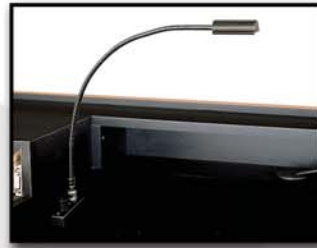

#4899 without lift system

#4995
 W: 27.5" (70 cm)
 D: 24.5" (63 cm)
 H: 47" (120 cm)
 • Thick clear Acrylic

#6060
Flexible Microphone Holder

#6064
Dual Intensity Light

#6065
Gooseneck Little Light

#6066
Gooseneck Microphone with shock mount